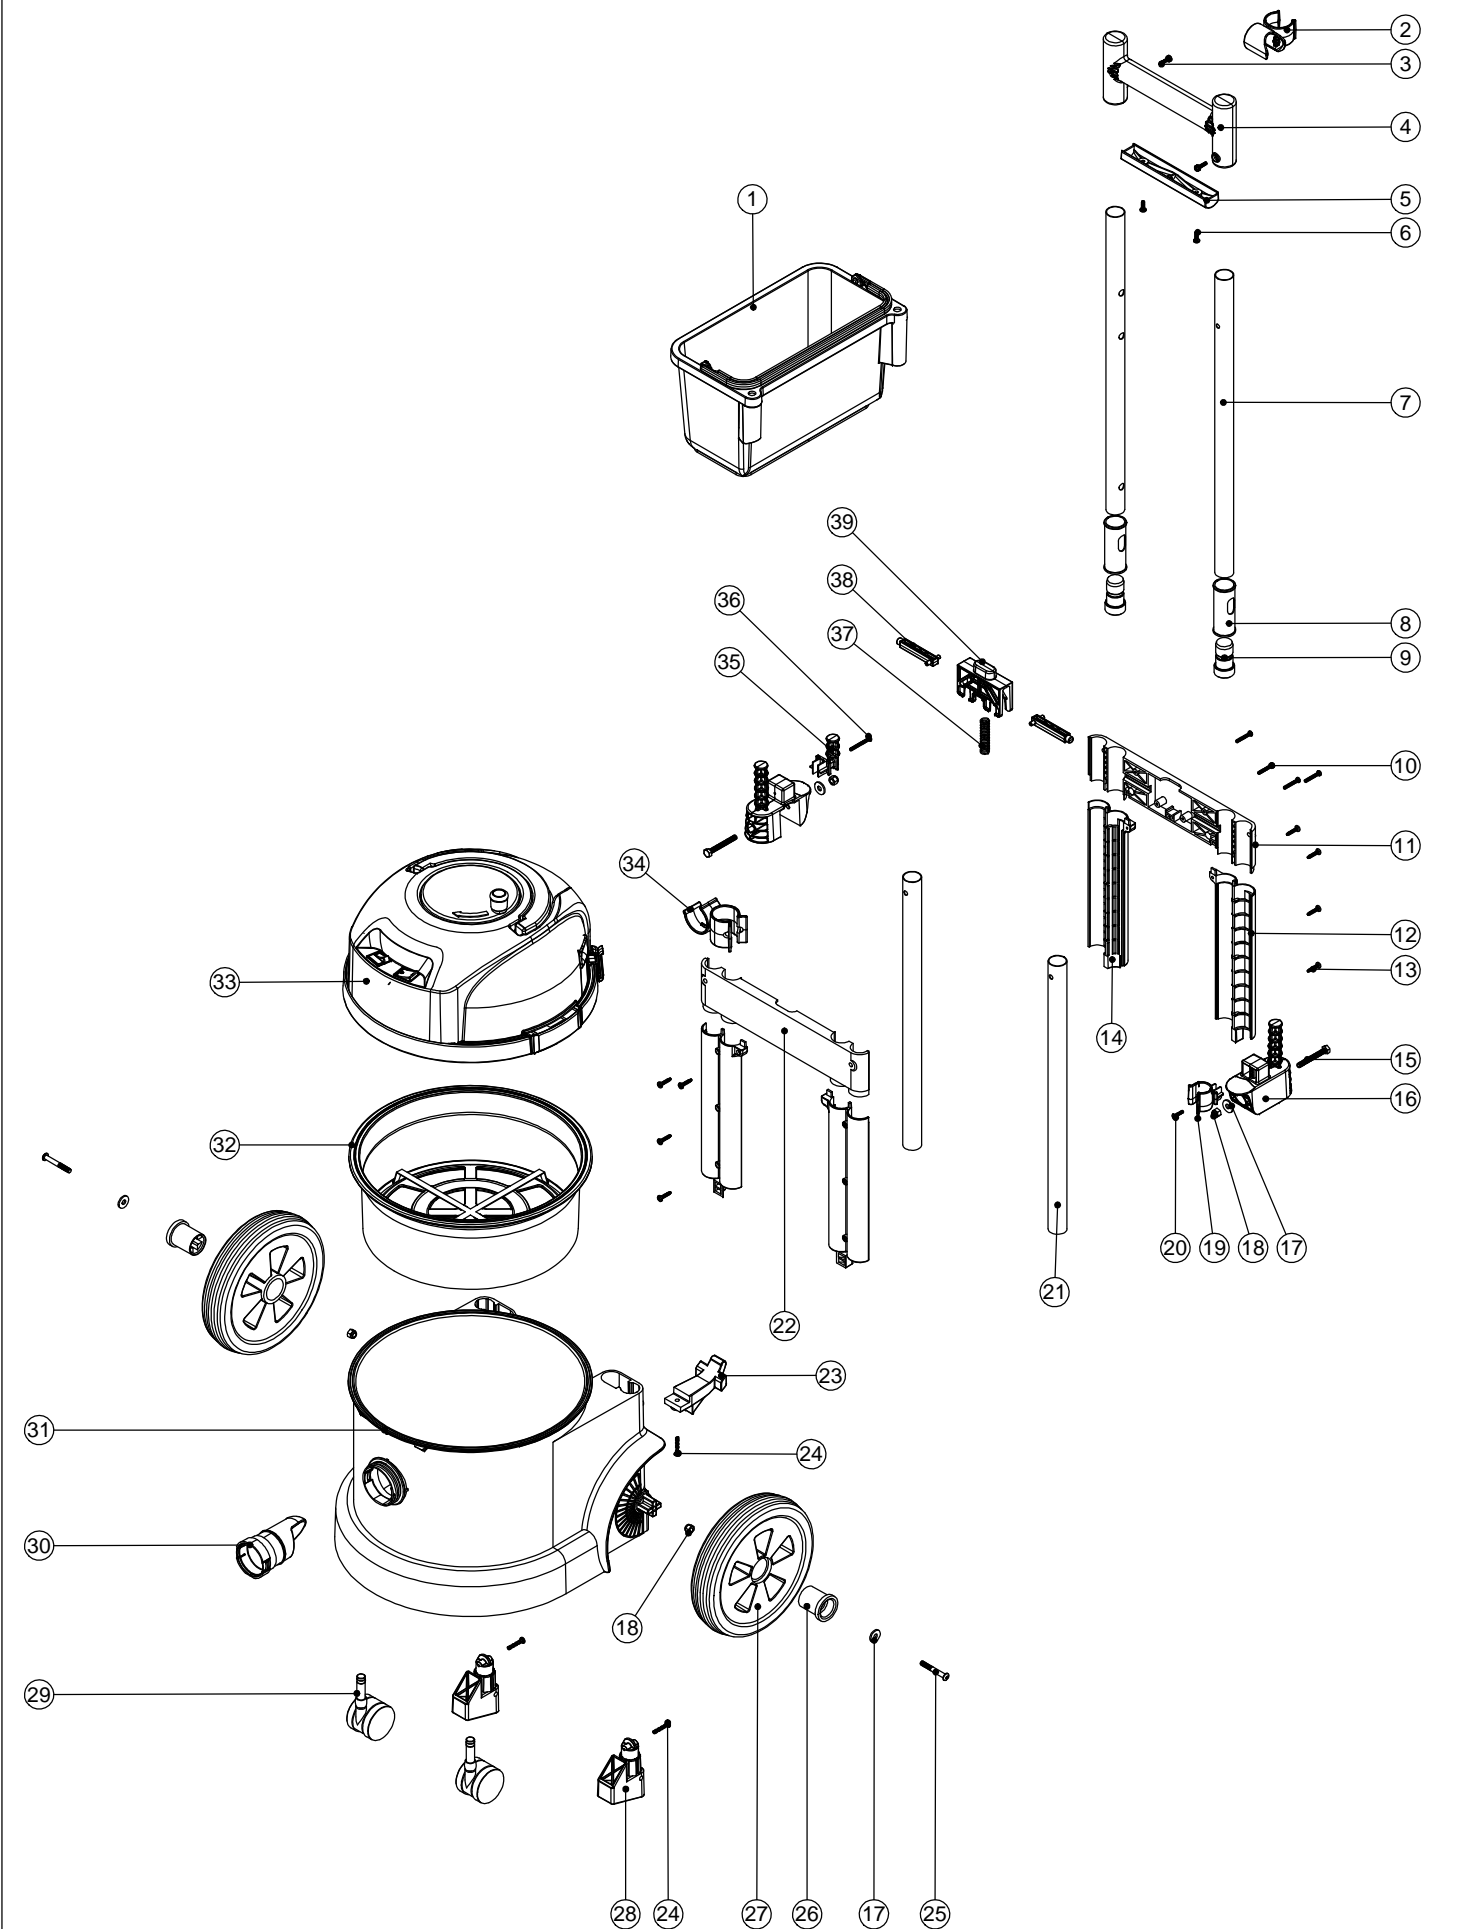

Numatic International Spare Parts

Model No: PVT390A EXPLODED DRAWING

234761
DRAWING: DRW-11443 ISS:A01
26/04/2012

NB: FOR WIRING SEE DRAWING: WD-0???

Numatic International Spare Parts

Model No: PVT390A EXPLODED DRAWING