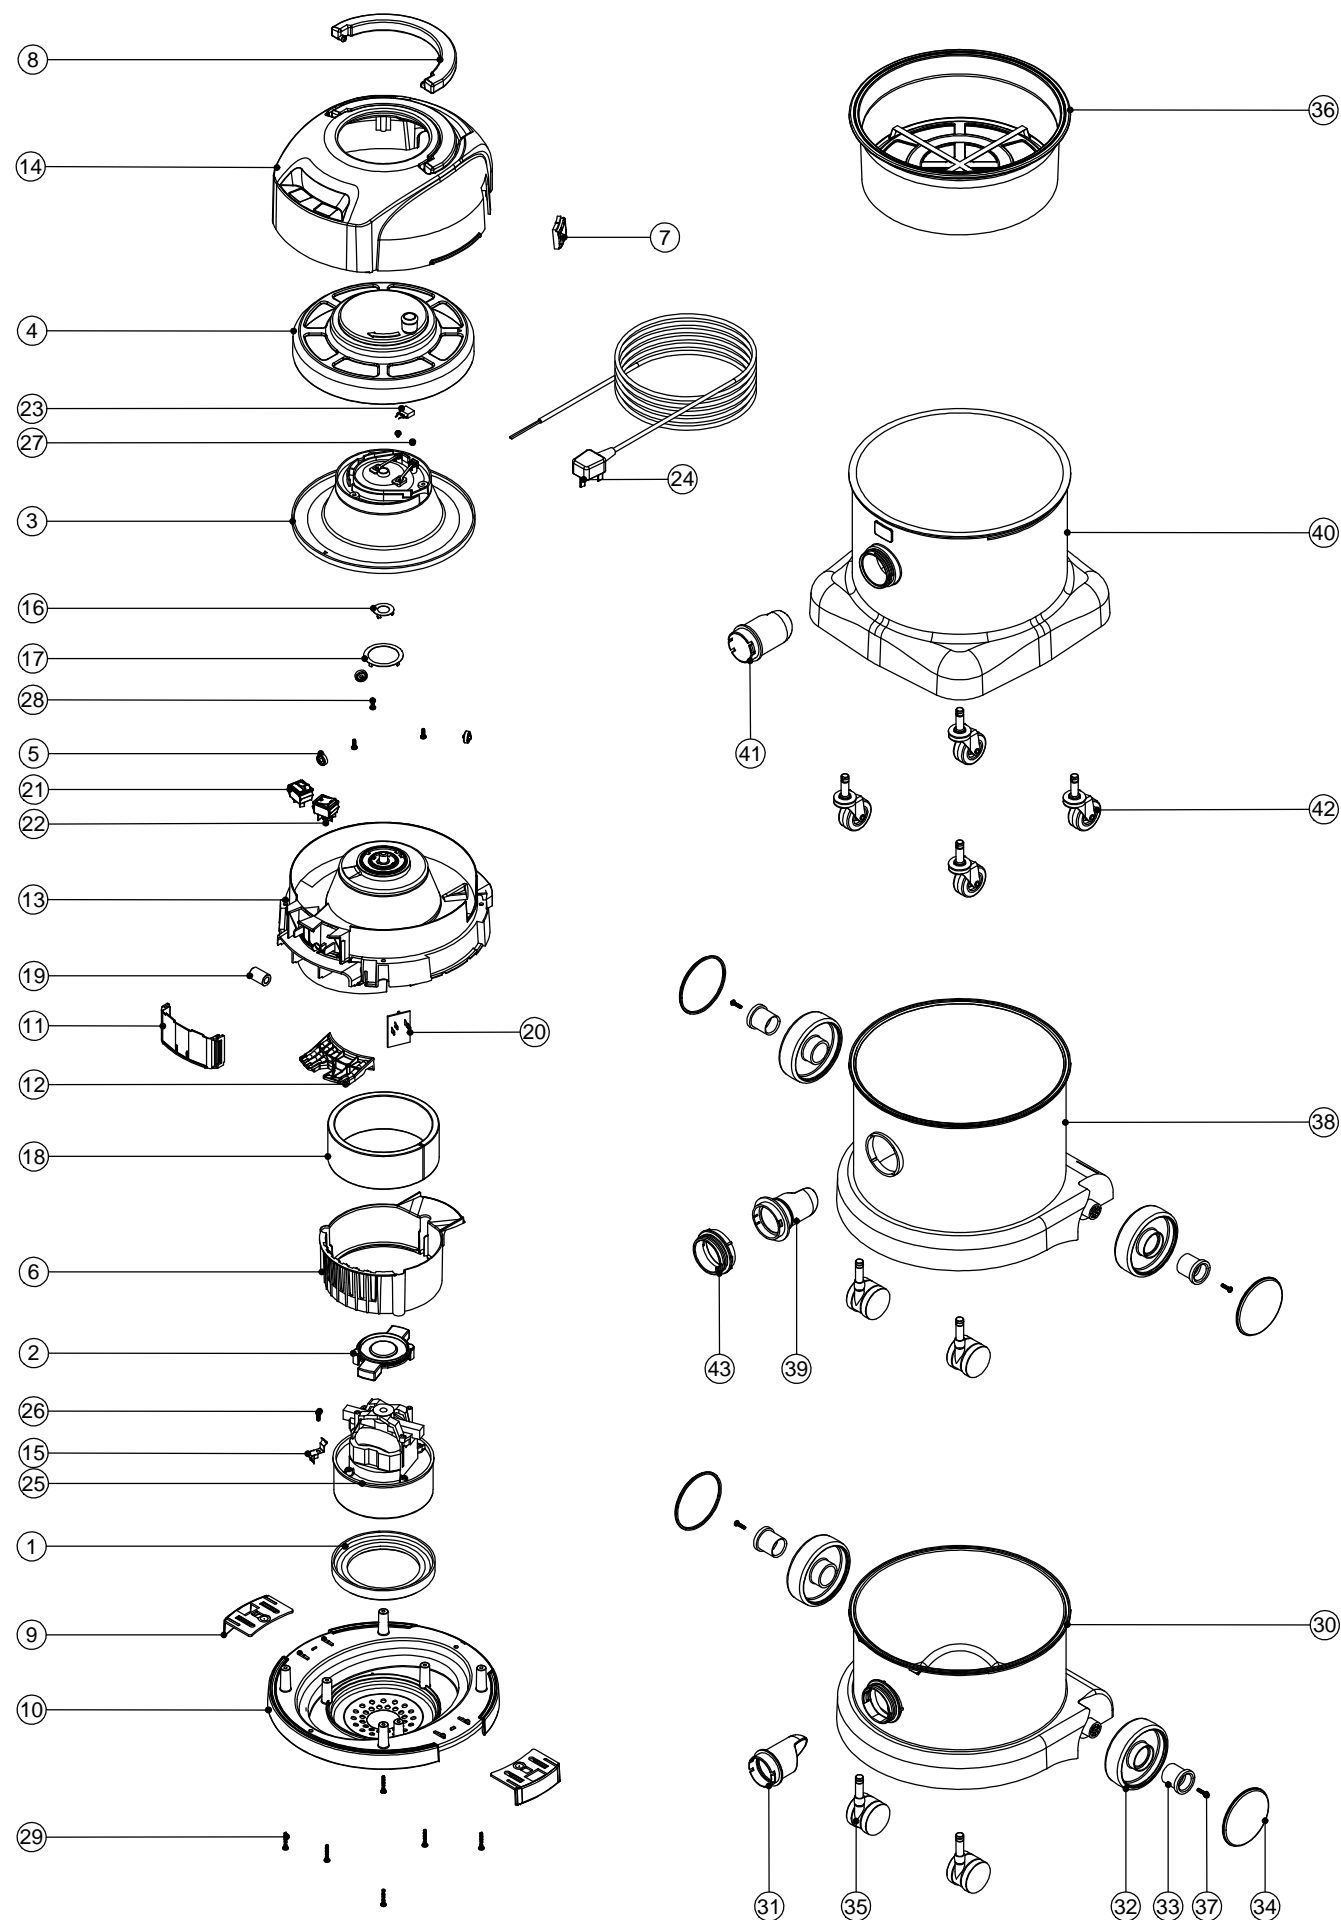

Numatic International Spare Parts

Model No: PVR 200A/ 370A/ 380A EXPLODED DRAWING

234773
DRAWING: DRW-5228 ISS:A02
28/02/2012

NB: FOR WIRING SEE DRAWING: WD-0368

Numatic International Spare Parts

Model No: PVR 200A/ 370A/ 380A EXPLODED DRAWING

ITEM:	PART No:	DESCRIPTION	COMMENTS:
1	227882	BOTTOM MOTOR GASKET	
2	229614	MOTOR PLATE BI -MATERIAL	
3	227132	CABLE REEL MOULDING ASSEMBLY	
	227348	CABLE REEL MOULDING ASSEMBLY (V2 RATED)	USA
4	333113	CABLE REEL COVER ASSEMBLY (C/W WINDER KNOB)	
	333147	CABLE REEL COVER ASSEMBLY (V2 RATED MATERIAL) (C/W WINDER KNOB)	USA
5	227436	ROLLER WHEEL	
6	229621	AIR GUIDE	
7	227108	BLACK CABLE ENTRY	
8	227120	HANDLE	
9	229715	TOGGLE (TWIN SHOT)	
10	229716	BOTTOM MOTOR HOUSING (TWIN-SHOT)	
11	229623	SWITCH COVER	
	229738	SWITCH COVER (V2 RATED MATERIAL)	USA
12	237132	WIRE ENTRY ENCLOSURE (PVR FRONT SWITCH)	
	237133	WIRE ENTRY ENCLOSURE V2 FLAME RETARDANT (PVR FRONT SWITCH)	USA
13	237129	TOP MOTOR HOUSING (PVR FRONT SWITCH)	
	237130	TOP MOTOR HOUSING V2 FLAME RETARDANT (PVR FRONT SWITCH)	USA
14	325812	PVR BLACK AUTOSAVE COVER + HANDLE. PRINT WHITE NUMATIC+GREEN AUTOSAVE FLOWER LOGO	
15	208379	SPRING CLIP (LAMB DAF MOTOR)	
16	227141	INNER CONTACT RING	
17	227142	OUTER CONTACT RING	
18	203020	POD SIDE FELT	
19	230097	AXIAL FERRITE BEAD	
20	208428	1200W UK/EU AUTOSAVE 600W @ 230VAC 50/60Hz RED BOARD	
	208300	AUTOSAVE 2 SPEED CONTROL PCB (120V)	
21	221102	RED MOMENTARY ROCKER SWITCH (BLACK BODY / RED ILLUMINATION WINDOW)	
22	220582	GREEN ROCKER SWITCH	
23	230096	SUPPRESSOR CAPACITOR ASSEMBLY WITH DISCHARGE RESISTOR	
24	236116	12.5MT X 1MM X 2 CORE (H05 V2V2-F) UK PLUG	
	220251	12.5MT X 1.0MM X 2 CORE CABLE + EURO PLUG	
	220192	12.5MT X 1.0MM X 2 CORE CABLE C/W SWISS PLUG	
	220467	12.5MT X 1MMSQ X 2 CORE M/CABLE + RSA PLUG	
	236044	10.0M X 1.00MM X 2 CORE CABLE (AUSTRALIAN PLUG)	
	236049	10.0M X 1.50MM X 2 CORE CABLE (INDUSTRIAL PLUG)	
	236041	10.0M X 18AWG X 2 CORE CABLE (YELLOW) SJT + CSA PLUG	
25	205403	230V 2 STAGE THRO FLOW TAPER FAN MOTOR (DL21104T) TCO	
	205401	120V 2 STAGE THRO FLOW TAPER FAN MOTOR (DL21101T) TCO	
26	219601	No8 X 3/8 INCH LONG POZI PAN PLASTITE SCREW	
27	219090	M4 X 8MM LONG POZI PAN SEMS SCREW	
28	219101	No8 X 1/2 INCH LONG POZI PAN PLASTITE SCREW	
29	219104	No8 X 1 INCH LONG POZI PAN PLASTITE SCREW	
30	225301	RED 200 DRUM (NO PADS)	
	225191	RED MOULDED DRUM PLUS FACE	
	227374	NNV 200 MIDNIGHT BLUE MOULDED DRUM	
	225304	NNV200 YELLOW MOULDED DRUM	
	225303	NNV200 GREEN MOULDED DRUM	
	225302	NNV200 BLUE MOULDED DRUM	
	225170	NNV/NRV 200 DRUM GREY MOULDED	
31	229768	BAG CONNECTOR (2006)	200 DRUM
32	227640	2 SHOT WHEEL ASSEMBLY	
33	227868	WHEEL HUB FOR 2 SHOT WHEEL	
34	227687	RED TRIM	
	229777	MIDNIGHT BLUE TRIM	
	227690	YELLOW TRIM	
	227638	BLACK TRIM	
	227689	GREEN TRIM	
	227688	BLUE TRIM	
35	204111	50MM TWIN WHEEL CASTOR WITH PU TYRE	
36	207109	12 INCH FILTER (DOUBLE BOTTOM) 160GRM SMS	
37	219105	No8 X 5/8 INCH LONG POZI PAN PLASTITE SCREW	
38	227608	370 RED DRUM	
39	227363	BAG CONNECTOR	370 DRUM
40	225904	RED CONTAINER	380
41	227004	BAG CONNECTOR	380 DRUM
42	204059	2 INCH CASTOR	380 DRUM
43	227396	RED THREADED NECK